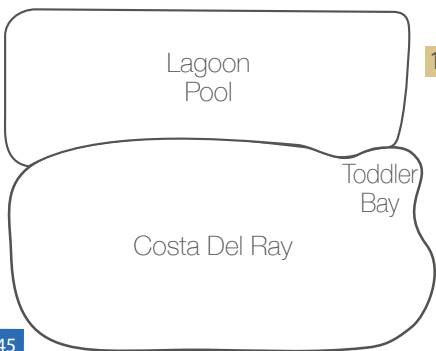

Patriot

Blueper Looper

34 33 32 31 30 29 28 27 26 25 24 23 22 21 20

**Key**

- RIVER
- TORTUGA
- RIPTIDE
- TODDLER BAY
- LAGOON
- WAVE
- LOCO

\*INDICATES PREMIUM CABANA

- GROUP SEATING
- FAMILY STYLE RESERVE SEATING

Loco Mono 49 48 47 46

45 44 43 42 41 40

Ray's Riptide 55 54 53 52 51

Beer Garden 60\* 59\* 58\* 57\* 56\* 78 77 76 75 74 73 72 71 70

Wave Beach 2

Wave Pool 2

Summit Plummet

Texas Twist

1	2
3	4

Criss ~N~ Cross

RESTROOM 1

RAY'S CAFÉ SEATING

*Ray's Café*

MAIN ENTRANCE

COFFEE & GIFT SHOP

TICKETING

GUEST SERVICE

GIFT SHOP

1st Aid #1

GROUP ENTRANCE

Hurricane Hill

Tropical Storm

Tublar Tomado  
Ray's Racers  
Jet Stream  
Slippery Twister  
Midnight Storm